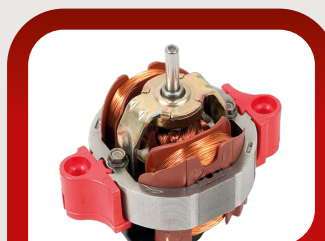

extraKorto²

► Features:

- 6 heat/speed settings
- Cold air button
- Made in Italy PRO AC motor
- Ionic technology
- 2.8 m extra flexibility cord
- 2 nozzles with Venturi effect (*classic 60mm + OAS 75 mm*)
- + Nozzle OAS PLUS 90 mm

► Optional: Diffuser 15 fingers

Performances:	EK2 R
Power (230-240V):	2200-2400 W
Weight:	520 g
Air speed (with nozzle):	160 km/h
Pressure:	56 mmH₂O
Capacity:	1.460 L/min
RPM (motor speed)	19.000 rpm

► Colour range:

► The most powerful model in its category

Temperature and speed switches + cold air button

PRO AC motor manufactured in Italy

Optional diffuser 15 fingers

► New handle