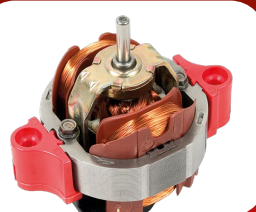

EV2

► Features:

- 6 heat/speed settings
- Cold air button
- Made in Italy PRO AC motor
- 2.8 m extra flexibility cord
- 2 nozzles with Venturi effect (*classic 60mm + OAS 75 mm*)

► Optional: Nozzle OAS PLUS 90 mm - Diffuser 15 fingers

Performances:	EV2 H	EV2 R
Power (230-240V):	1900-2100 W	2100-2300 W
Weight:	581 g	593 g
Air speed (with nozzle):	142 km/h	147 km/h
Pressure:	36 mmH ₂ O	43 mmH ₂ O
Capacity:	1.150 L/min	1.250 L/min
RPM (motor speed)	17.000 rpm	19.000 rpm

► Colour range:

Stainless steel filter

PRO AC motor
manufactured in Italy

Optional nozzle OAS
PLUS 90mm + diffuser