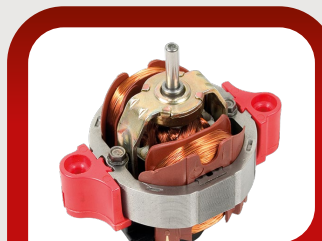

KORTO A2

► Features:

- 6 heat/speed settings
- Cold air button
- Made in Italy PRO AC motor
- Ionic technology
- 2.8 m extra flexibility cord
- 2 nozzles with Venturi effect (*classic 60mm + OAS 75 mm*)

► Optional: Nozzle OAS PLUS 90 mm - Diffuser 15 fingers

| Performances: | KA2 H | KA2 R |
|--------------------------|-----------------------|-----------------------|
| Power (230-240V): | 2000-2200 W | 2200-2400 W |
| Weight: | 522 g | 531 g |
| Air speed (with nozzle): | 148 km/h | 162 km/h |
| Pressure: | 50 mmH ₂ O | 59 mmH ₂ O |
| Capacity: | 1.353 L/min | 1.467 L/min |
| RPM (motor speed) | 17.000 rpm | 19.000 rpm |

► Colour range:

► **New handle**

Temperature and speed switches + cold air button

PRO AC motor manufactured in Italy

Optional nozzle OAS PLUS 90mm + diffuser